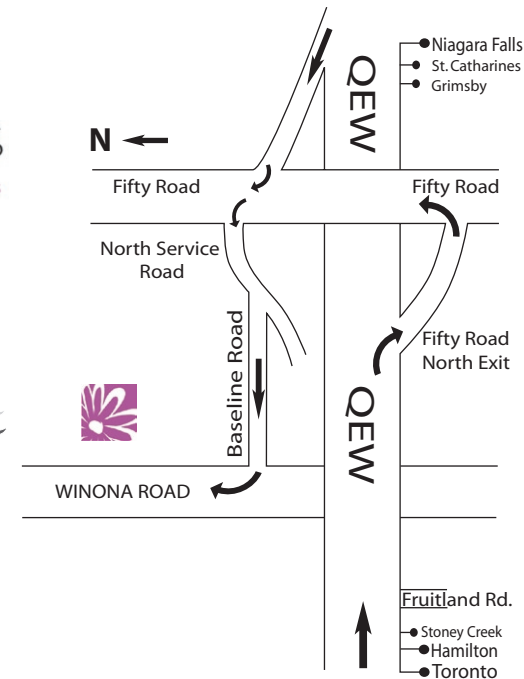

LIUNAGARDENS

EXTRAORDINARY EVENTS

TRAVELING FROM TORONTO, STONEY CREEK OR HAMILTON

1. Take QEW Niagara
2. Exit on Fifty Road turning Left
3. Proceed over QEW Bridge and turn Left onto North Service Road
4. Turn Right onto Baseline Road
5. Turn Right onto Winona Road and follow; before Lake on the Right

TRAVELING FROM ST. CATHARINES, NIAGARA OR GRIMSBY

1. Take QEW Toronto
2. Exit on Fifty Road
3. Turn Right and make a Left onto the North Service Road
4. Turn Right onto Baseline Road
5. Turn Right onto Winona Road and follow; before Lake on the Right

LIUNAGARDENS is on your Right
905.643.3117

LIUNAGARDENS

EXTRAORDINARY EVENTS

TRAVELING FROM TORONTO, STONEY CREEK OR HAMILTON

1. Take QEW Niagara
2. Exit on Fifty Road turning Left
3. Proceed over QEW Bridge and turn Left onto North Service Road
4. Turn Right onto Baseline Road
5. Turn Right onto Winona Road and follow; before Lake on the Right