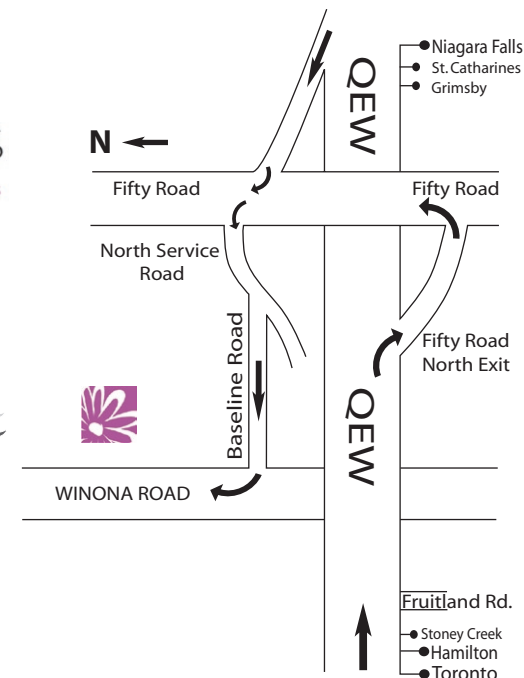

LIUNAGARDENS

EXTRAORDINARY EVENTS

TRAVELING FROM TORONTO, STONEY CREEK OR HAMILTON

1. Take QEW Niagara
2. Exit on Fifty Road turning Left
3. Proceed over QEW Bridge and turn Left onto North Service Road
4. Turn Right onto Baseline Road
5. Turn Right onto Winona Road and follow; before Lake on the Right

TRAVELING FROM ST. CATHARINES, NIAGARA OR GRIMSBY

1. Take QEW Toronto
2. Exit on Fifty Road
3. Turn Right and make a Left onto the North Service Road
4. Turn Right onto Baseline Road
5. Turn Right onto Winona Road and follow; before Lake on the Right

LIUNAGARDENS is on your Right
905.643.3117

LIUNAGARDENS

EXTRAORDINARY EVENTS

TRAVELING FROM TORONTO, STONEY CREEK OR HAMILTON

1. Take QEW Niagara
2. Exit on Fifty Road turning Left
3. Proceed over QEW Bridge and turn Left onto North Service Road
4. Turn Right onto Baseline Road
5. Turn Right onto Winona Road and follow; before Lake on the Right