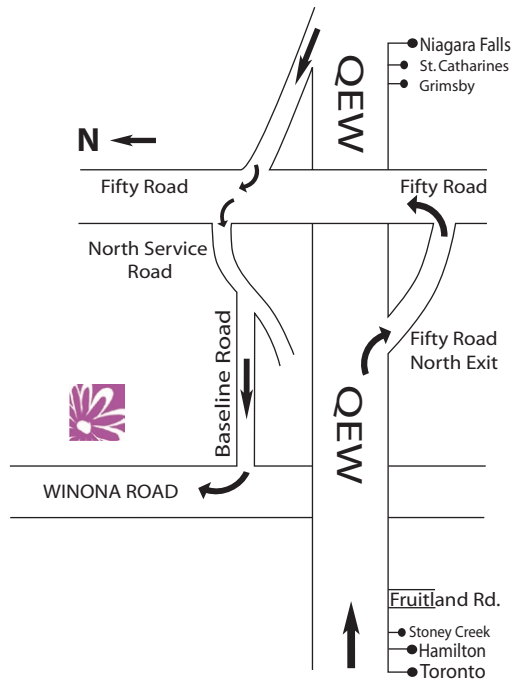

LIUNAGARDENS

EXTRAORDINARY EVENTS

TRAVELING FROM TORONTO, STONEY CREEK OR HAMILTON

1. Take QEW Niagara
2. Exit on Fifty Road turning Left
3. Proceed over QEW Bridge and turn Left onto North Service Road
4. Turn Right onto Baseline Road
5. Turn Right onto Winona Road and follow; before Lake on the Right

TRAVELING FROM ST. CATHARINES, NIAGARA OR GRIMSBY

1. Take QEW Toronto
2. Exit on Fifty Road
3. Turn Right and make a Left onto the North Service Road
4. Turn Right onto Baseline Road
5. Turn Right onto Winona Road and follow; before Lake on the Right

LIUNAGARDENS is on your Right
905.643.3117

LIUNAGARDENS

EXTRAORDINARY EVENTS

TRAVELING FROM TORONTO, STONEY CREEK OR HAMILTON

1. Take QEW Niagara
2. Exit on Fifty Road turning Left
3. Proceed over QEW Bridge and turn Left onto North Service Road
4. Turn Right onto Baseline Road
5. Turn Right onto Winona Road and follow; before Lake on the Right